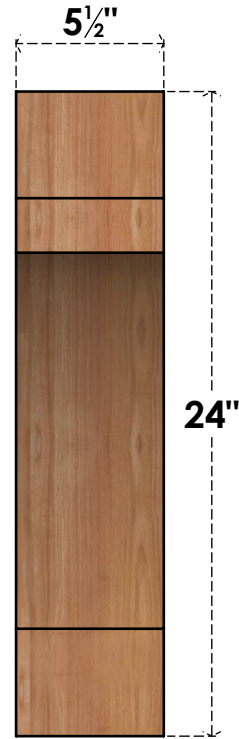

# BRC06X24X24MRC00SWR

5 1/2"W X 24"D X 24"H MERCED SMOOTH BRACE, WESTERN RED CEDAR

**SIDE**

**FRONT**

EKENA MILLWORK  
 2300 WEST MAIN ST.  
 CLARKSVILLE, TX 75426  
 TOLL FREE: 866-607-0453  
 WWW.EKENAMILLWORK.COM

**NOTES**

1. INSTALLATION TO BE COMPLETED IN ACCORDANCE WITH MANUFACTURER'S SPECIFICATIONS.
2. DRAWING MAY NOT BE TO SCALE
3. THIS DRAWING IS INTENDED FOR DESIGN AND PLANNING PURPOSES ONLY.
4. ALL INFORMATION CONTAINED HEREIN WAS CURRENT AT THE TIME OF DEVELOPMENT BUT MUST BE REVIEWED AND APPROVED BY THE PRODUCT MANUFACTURER TO BE CONSIDERED ACCURATE.
5. PRODUCTS ARE NOT KILN DRIED. THIS ITEM IS UNIQUE AND WILL CONTAIN THE NATURAL VARIATIONS THAT THE WOOD SPECIES OFFERS. THIS MAY RESULT IN VARIATIONS UP TO 1/4"