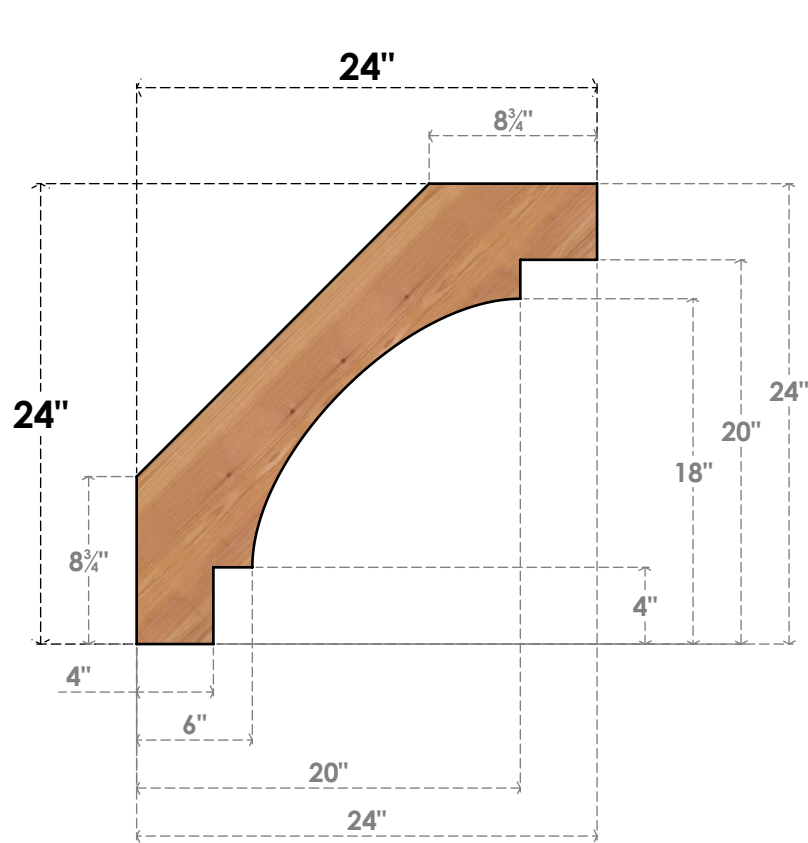

# BRC06X24X24MRC00SWR

5 1/2"W X 24"D X 24"H MERCED SMOOTH BRACE, WESTERN RED CEDAR

**SIDE**

**FRONT**

EKENA MILLWORK  
 2300 WEST MAIN ST.  
 CLARKSVILLE, TX 75426  
 TOLL FREE: 866-607-0453  
 WWW.EKENAMILLWORK.COM

**NOTES**

1. INSTALLATION TO BE COMPLETED IN ACCORDANCE WITH MANUFACTURER'S SPECIFICATIONS.
2. DRAWING MAY NOT BE TO SCALE
3. THIS DRAWING IS INTENDED FOR DESIGN AND PLANNING PURPOSES ONLY.
4. ALL INFORMATION CONTAINED HEREIN WAS CURRENT AT THE TIME OF DEVELOPMENT BUT MUST BE REVIEWED AND APPROVED BY THE PRODUCT MANUFACTURER TO BE CONSIDERED ACCURATE.
5. PRODUCTS ARE NOT KILN DRIED. THIS ITEM IS UNIQUE AND WILL CONTAIN THE NATURAL VARIATIONS THAT THE WOOD SPECIES OFFERS. THIS MAY RESULT IN VARIATIONS UP TO 1/4"